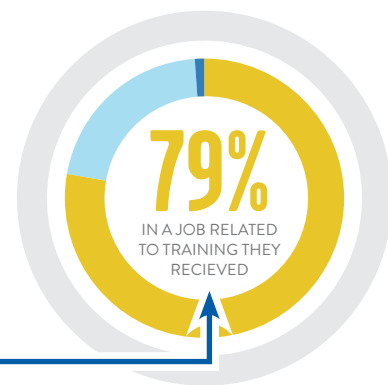

WTCS HIGHLIGHTS

Outcomes for 2016 Graduates

WISCONSIN
TECHNICAL COLLEGE
SYSTEM
we are futuremakers

Wisconsin's 16 public technical colleges provide dynamic education and training in a rapidly changing marketplace, increasing the economic vitality of students, employers, and communities throughout Wisconsin.

A key measure of our success is whether our graduates find employment. They do, as proven with 93% of graduates in the labor force reporting they were employed within six months of graduation.

93%

OF GRADUATES IN THE
LABOR FORCE ARE
EMPLOYED

GRADUATE PLACEMENT

Of the 16,822 graduates responding to our survey, 12,499 were in the labor force. Of those, 93% were employed within six months of graduation, and 79% were in a job related to their training.