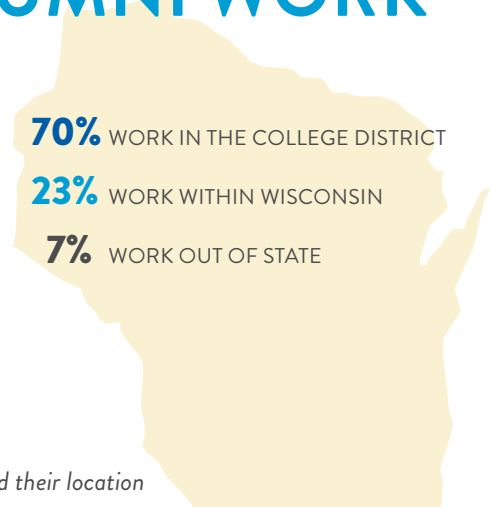

GRADUATE PLACEMENT

Of the 16,822 graduates responding to our survey, 12,499 were in the labor force. Of those, 93% were employed within six months of graduation, and 79% were in a job related to their training.

THOSE NOT IN THE LABOR FORCE CITED THE FOLLOWING REASONS:

86% TO CONTINUE
THEIR EDUCATION

- ▶ 4% FULL-TIME FAMILY RESPONSIBILITIES
- ▶ 1% WERE DISABLED
- ▶ 1% GAVE NO REASON
- ▶ 8% GAVE OTHER REASONS

93% STAY & LIVE IN WI

OF TECHNICAL COLLEGE GRADUATES REPORTING LOCATION
HELPING TO DRIVE THE STATE'S LOCAL AND REGIONAL ECONOMIES

WHERE OUR ALUMNI WORK

- 70% WORK IN THE COLLEGE DISTRICT
- 23% WORK WITHIN WISCONSIN
- 7% WORK OUT OF STATE

Percentages based on number of graduates who reported their location

Our colleges serve every economic sector and region of the state, developing individuals into experts and entrepreneurs who deliver an immediate, local economic impact.