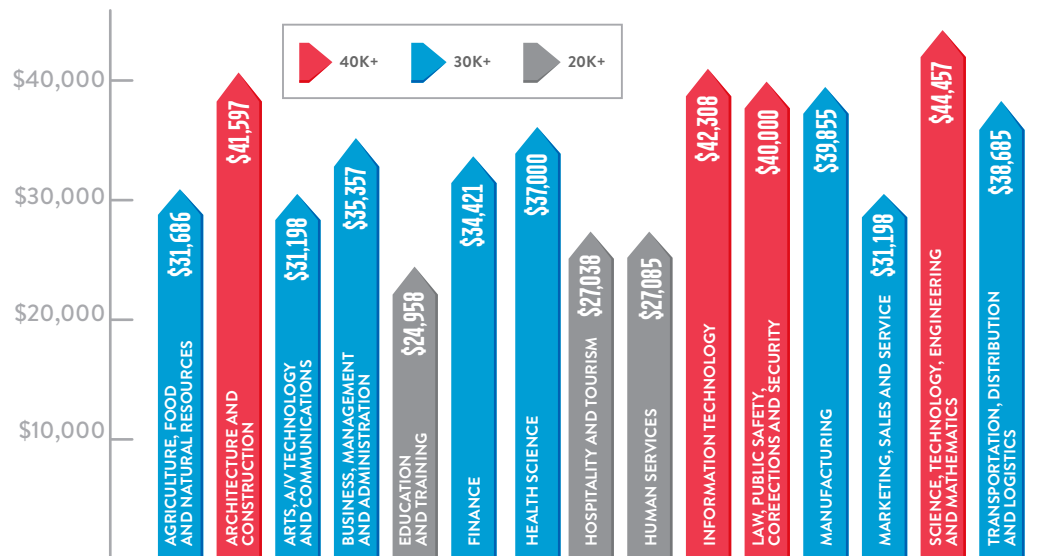

Percentages based on number of graduates who reported their location

Our colleges serve every economic sector and region of the state, developing individuals into experts and entrepreneurs who deliver an immediate, local economic impact.

INNOVATE. TRANSFORM. INSPIRE.

MEDIAN ANNUAL SALARY BY CREDENTIAL TYPE FOR 2016 GRADUATES

MEDIAN SALARY FOR ASSOCIATE DEGREE

MEDIAN SALARY FOR TWO-YEAR DIPLOMA

MEDIAN SALARY FOR ONE-YEAR DIPLOMA

MEDIAN SALARY FOR SHORT-TERM DIPLOMA

MEDIAN SALARY 6 MONTHS AFTER GRADUATION FOR ALL DEGREE TYPES:

MEDIAN SALARIES BY CAREER CLUSTER FOR 2016 GRADUATES

Median equals the midpoint of all salaries reported

The Wisconsin Technical College System (WTCS), delivering the technical experts and entrepreneurs who drive economic activity in every sector and region of the state